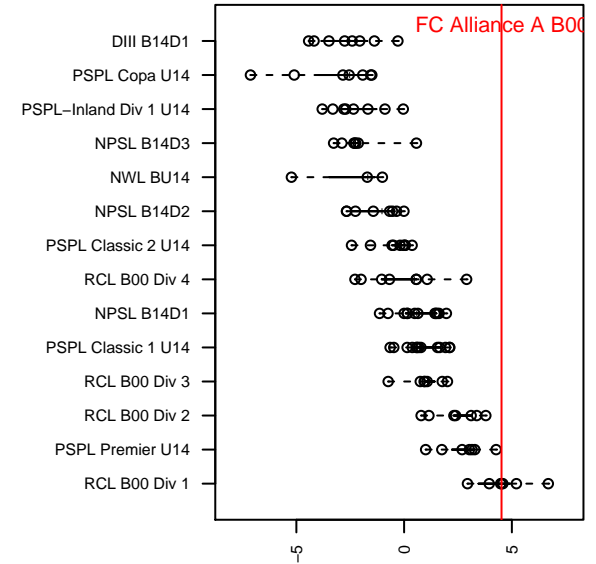

**attack and defense rating
relative to others at age
and all opponents in last 13 months**