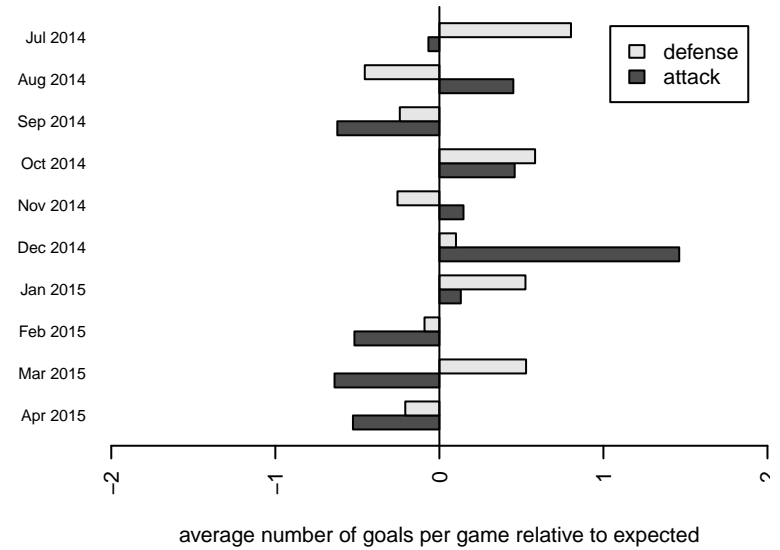

Performance relative to 13 month average