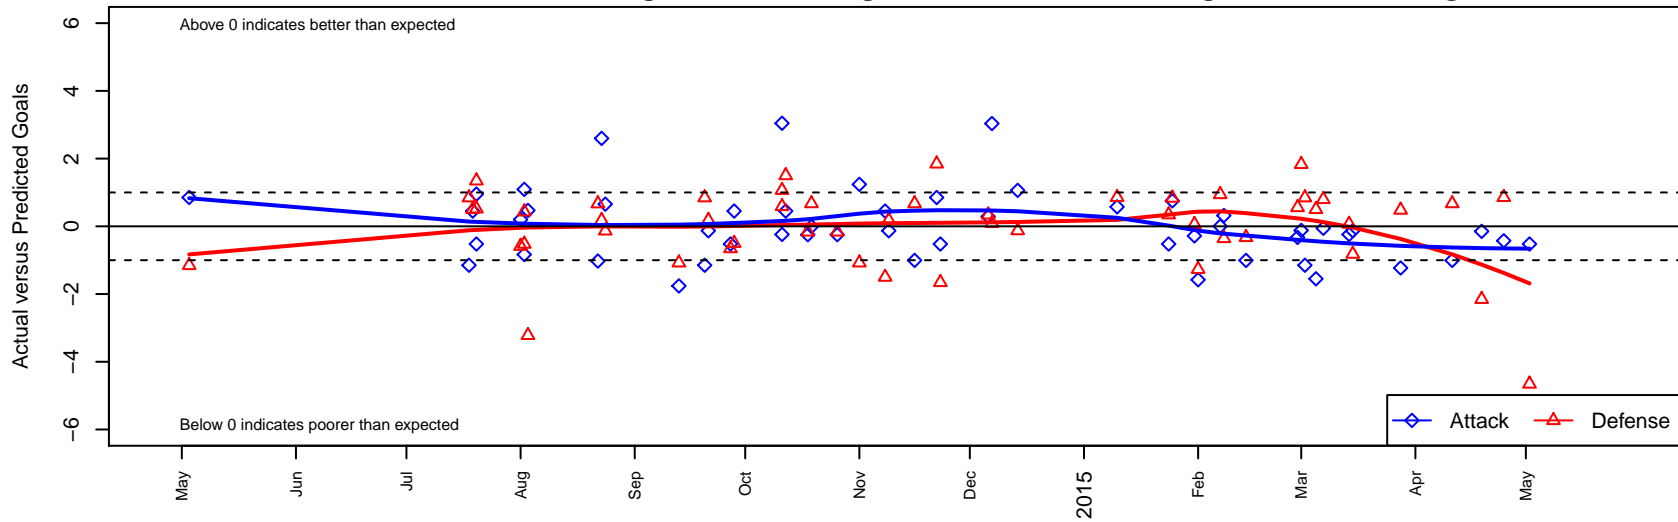

FC Alliance A B00

FC Alliance
 Woodinville, WA
 B00 total strength=1525
 attack=12.26 defense=12.42
 fall league = RCL B00 Div 1
 spr league = Win RCL B00 Div 1
 notes= Gold

alt names used:
 FC Alliance B00 A
 FC ALLIANCE B00A (WA)
 FC ALLIANCE B00A
 FC Alliance B00 A
 FC Alliance B00 A
 FC Alliance B00 A

FC Alliance A B00
 Dots are actual minus expected GF (blue circles) and GA (red triangles).
 Blue line is smoothed change in attack strength. Red is smoothed change in defense strength.

**attack and defense variance (black dot)
relative to other teams
and top 10 in region**