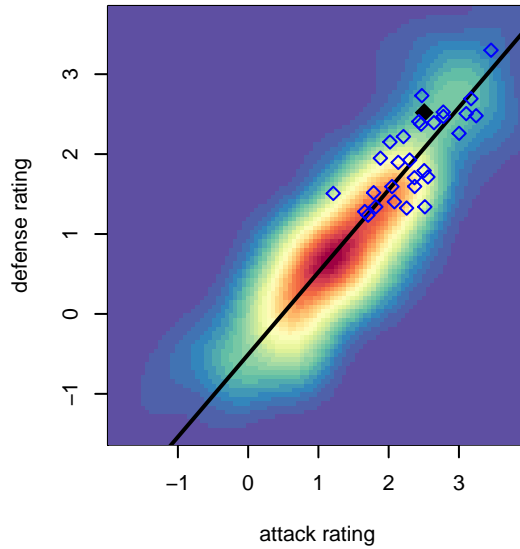

**attack and defense rating
relative to others at age
and all opponents in last 13 months**