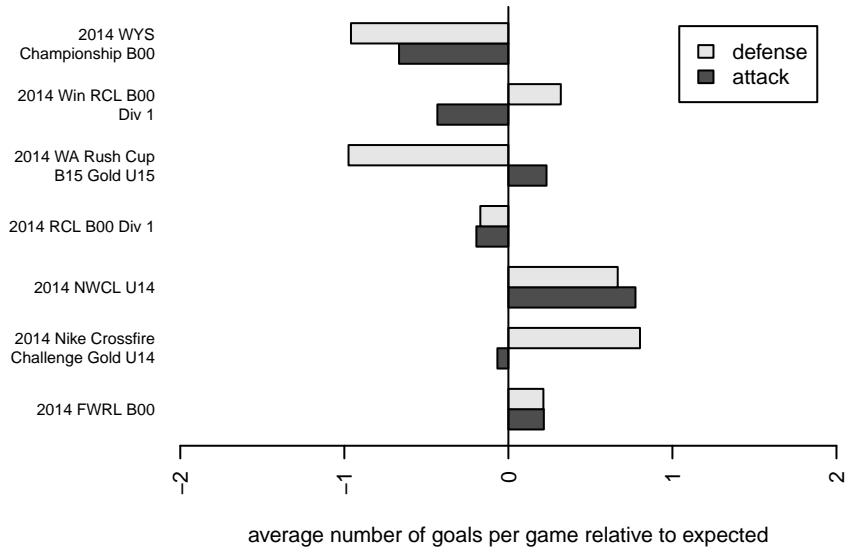

Performance relative to 13 month average