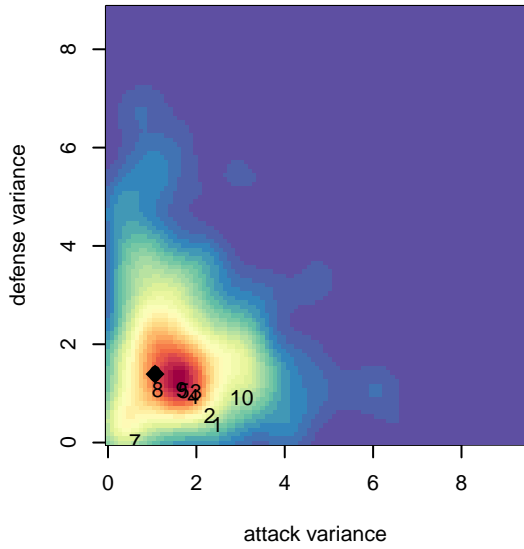

FC Alliance A B00

FC Alliance
 Woodinville, WA
 B00 total strength=1525
 attack=12.26 defense=12.42
 fall league = RCL B00 Div 1
 spr league = Win RCL B00 Div 1
 notes= Gold

alt names used:
 FC Alliance B00 A
 FC ALLIANCE B00A (WA)
 FC ALLIANCE B00A
 FC Alliance B00 A
 FC Alliance B00 A
 FC Alliance B00 A

FC Alliance A B00
 Dots are actual minus expected GF (blue circles) and GA (red triangles).
 Blue line is smoothed change in attack strength. Red is smoothed change in defense strength.

**attack and defense variance (black dot)
relative to other teams
and top 10 in region**